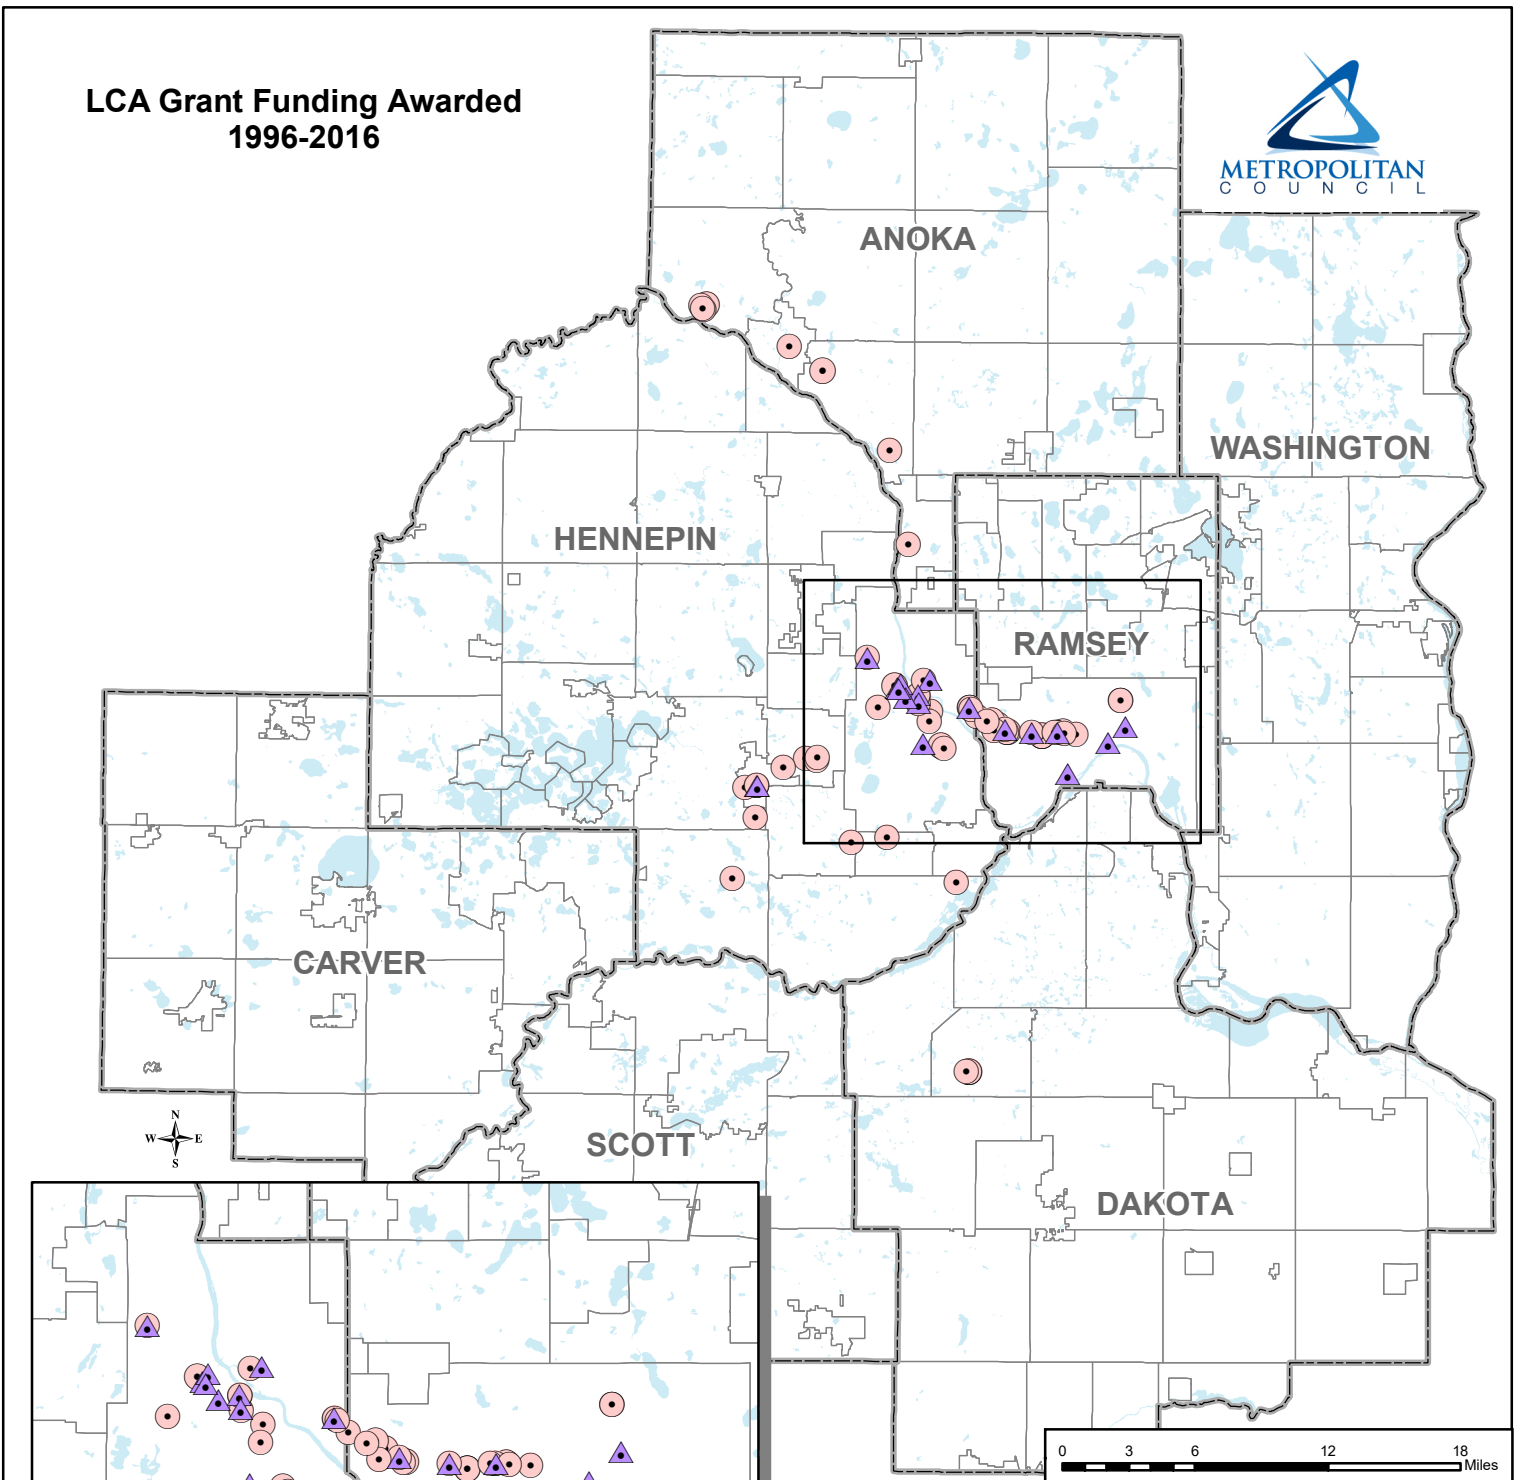

LCA Grant Funding Awarded 1996-2016

September 11, 2017

Grant Program:

-  TBRA - TOD
-  LCDA - TOD

Source: Metropolitan Council, Livable Communities, 1996-2016.
Note: County-wide and community-wide scattered site grants are centrally located in their geography.