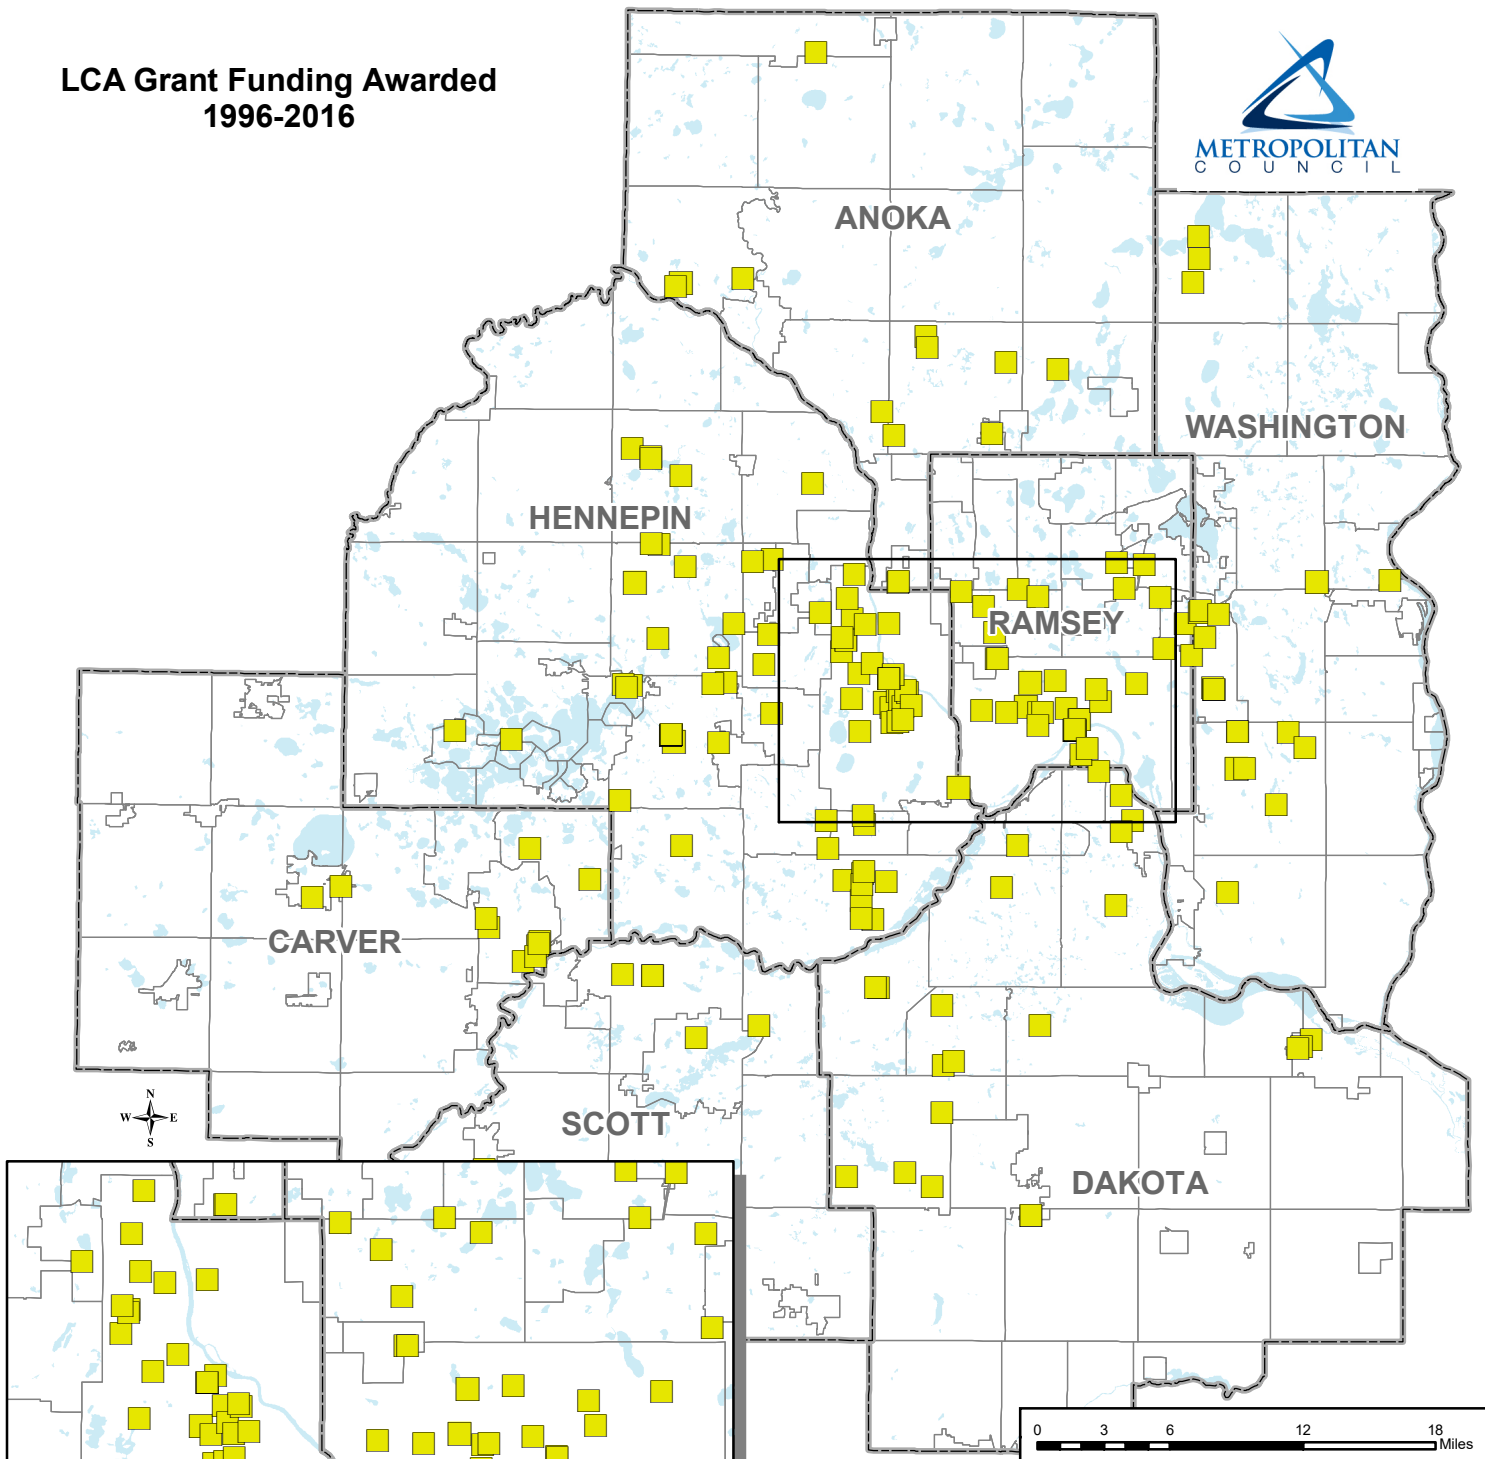

# LCA Grant Funding Awarded 1996-2016

September 11, 2017

Grant Program:

■ LHIA

Source: Metropolitan Council, Livable Communities, 1996-2016.  
Note: County-wide and community-wide scattered site grants are centrally located in their geography.