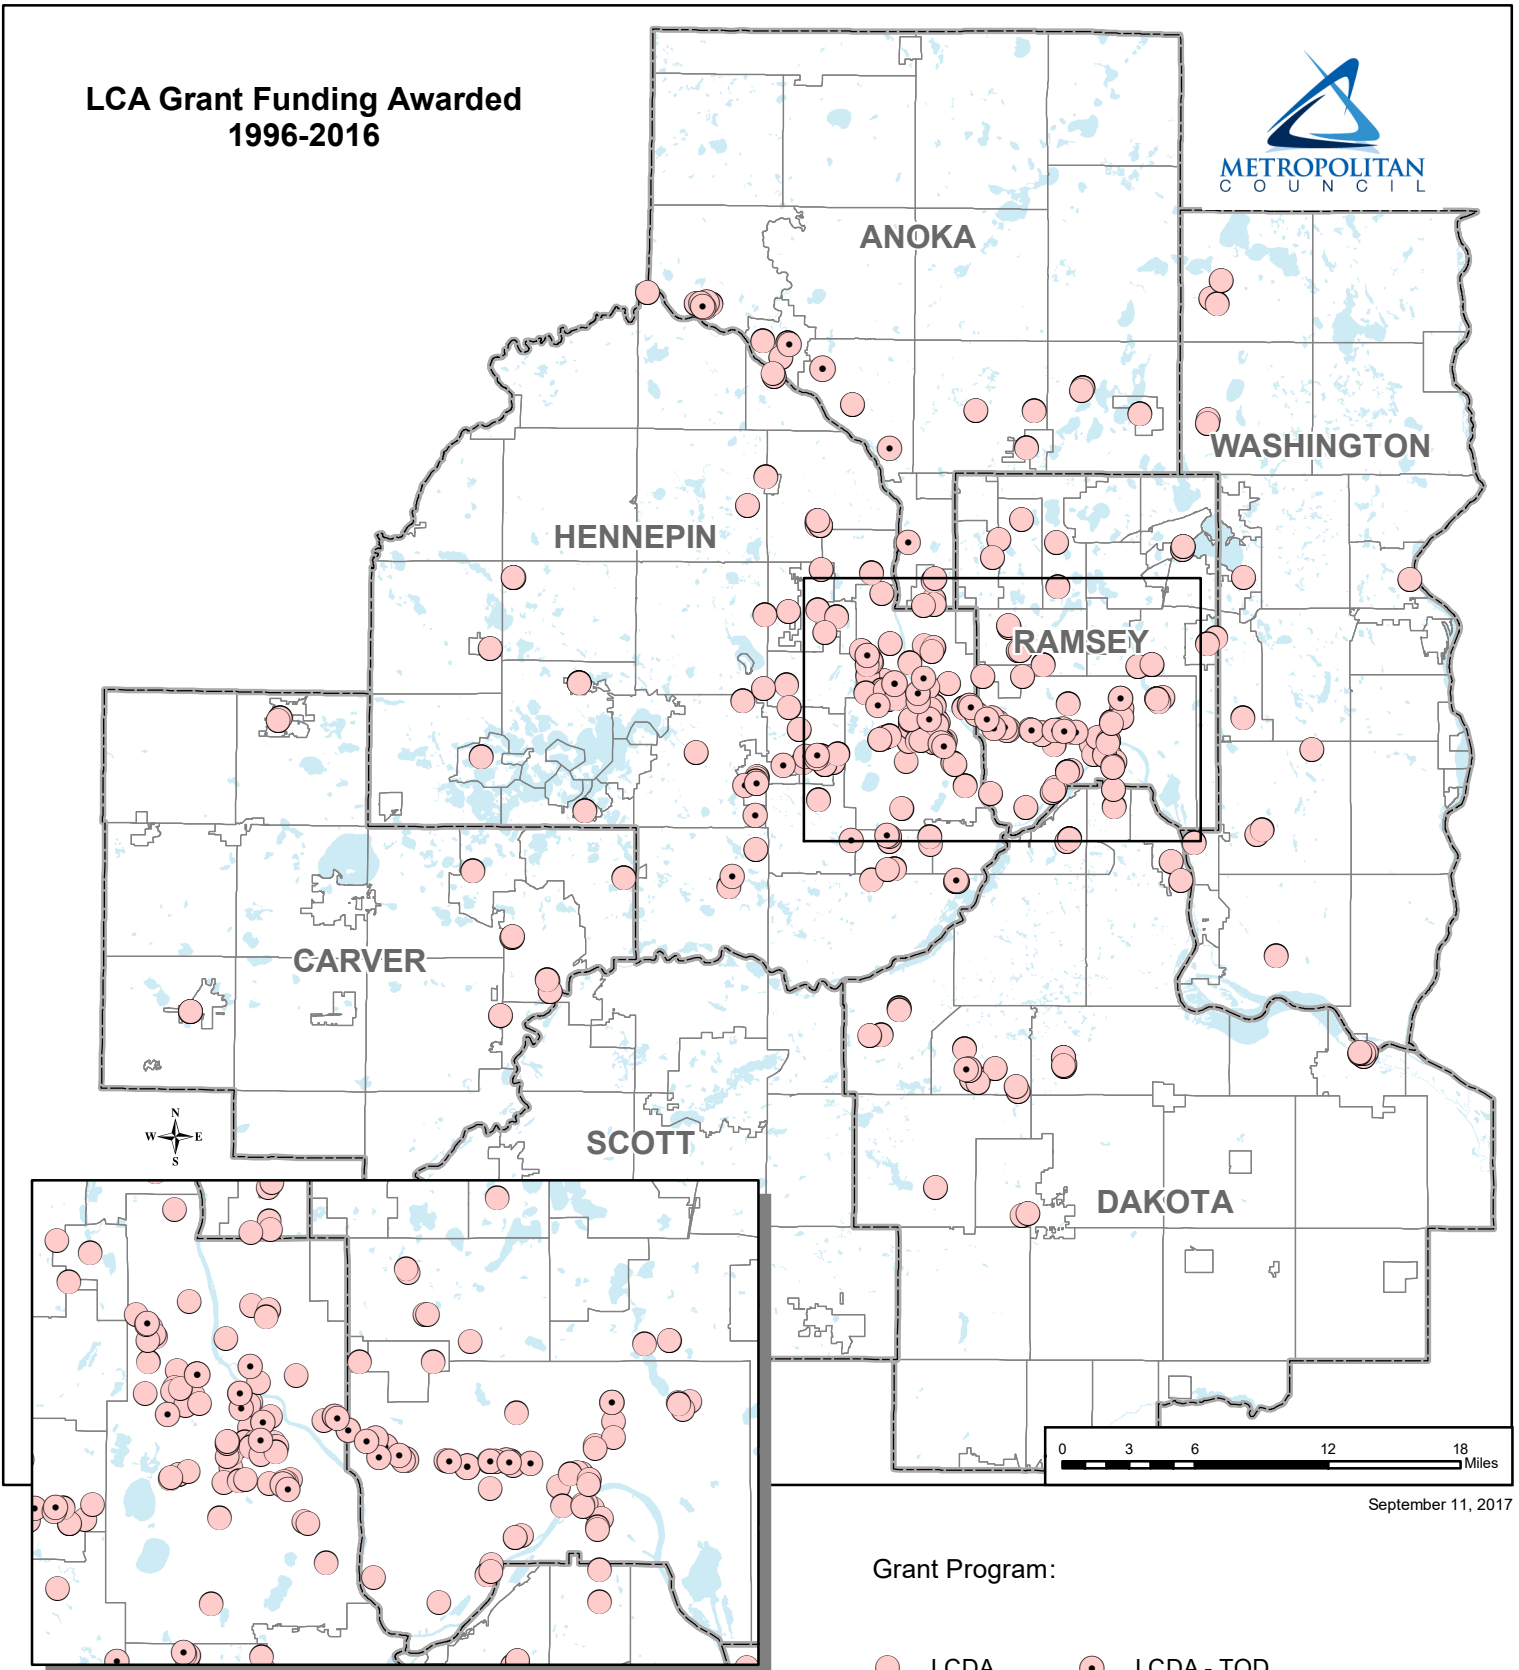

LCA Grant Funding Awarded 1996-2016

September 11, 2017

Grant Program:

- LCDA
- LCDA - TOD

Source: Metropolitan Council, Livable Communities, 1996-2016.
Note: County-wide and community-wide scattered site grants are centrally located in their geography.